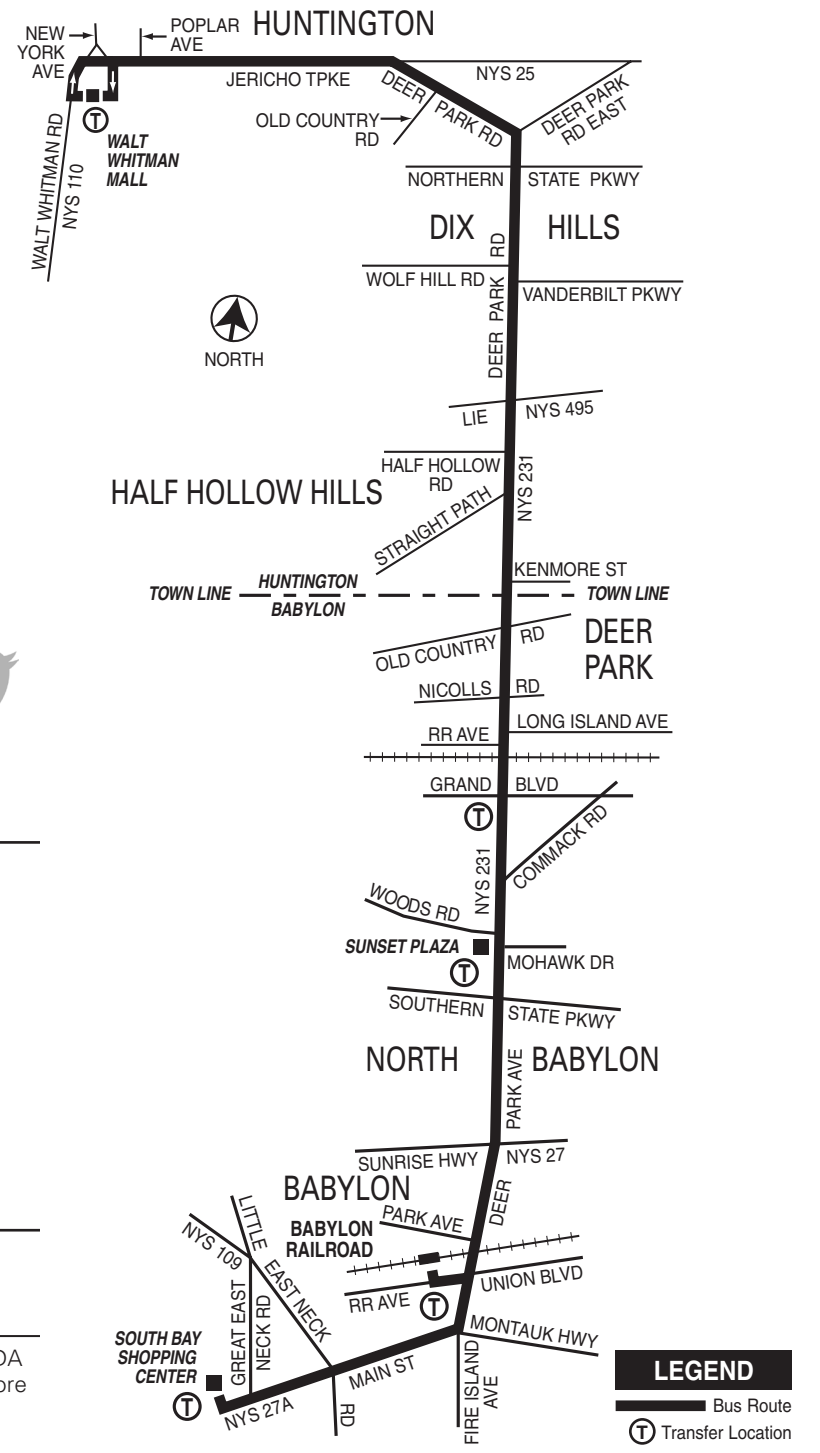

South Huntington Walt Whitman Mall	Huntington Jericho Tpke. Deer Park Ave.	Dix Hills Deer Park Rd. Vanderbilt Pkwy.	Deer Park Town Line Kenmore St. Deer Park Ave.	Deer Park Deer Park Ave. Grand Blvd.	North Babylon Sunset Plaza	Babylon Railroad	West Babylon South Bay Shopping Center
—	—	—	—	6:00	6:05	6:10	—
—	—	—	6:30	6:35	6:40	6:50	—
—	—	—	7:30	7:35	7:40	7:45	7:55
8:00	8:15	8:20	8:30	8:35	8:40	8:45	8:55
9:00	9:15	9:20	9:30	9:35	9:40	9:45	9:55
10:00	10:15	10:20	10:30	10:35	10:40	10:45	10:55
11:00	11:15	11:20	11:30	11:35	11:40	11:45	11:55
12:00	12:15	12:20	12:30	12:35	12:40	12:45	12:55
1:00	1:15	1:20	1:30	1:35	1:40	1:45	1:55
2:00	2:15	2:20	2:30	2:35	2:40	2:45	2:55
3:00	3:15	3:20	3:30	3:35	3:40	3:45	3:55
4:00	4:15	4:20	4:30	4:35	4:40	4:45	4:55
5:00	5:15	5:20	5:30	5:35	5:40	5:50	—
6:05	6:25	6:30	6:35	6:40	6:45	6:50	—
7:20	7:30	7:35	7:40	7:45	7:50	7:55	—

S29 service available Monday thru Saturday only.

AM-LIGHTFACE PM-BOLDFACE

Schedules subject to change without notice.

Suffolk County cannot assume responsibility for inconvenience, expense or damage resulting from timetable errors, delayed buses or failure to make connections.

Where to Board For your safety, please wait for the bus at a designated bus stop.

Suffolk County Transit Bus Information

Questions, Suggestions, Complaints?
Call Suffolk County Transit Information Service
631.852.5200
Monday to Friday 8:00am to 4:30pm

www.sct-bus.org

Follow us on Twitter
@SCTBusInfo

S29 Connecting Bus Service

Route No.	Location
S1, S54, N79	Walt Whitman Mall
H20, H30, H40	Walt Whitman Mall
S20, S25, S27	Babylon Railroad
S40, S42	Babylon Railroad
S23	Babylon Railroad, Walt Whitman Mall
S33, 2A	Deer Park
2B	North Babylon

Long Island Rail Road

Babylon – Babylon Branch

SCAT Paratransit Service

Paratransit Bus Service is available to ADA eligible passengers. To register or for more information, call Office for People with Disabilities at 631.853.8333.

LEGEND

— Bus Route
T Transfer Location