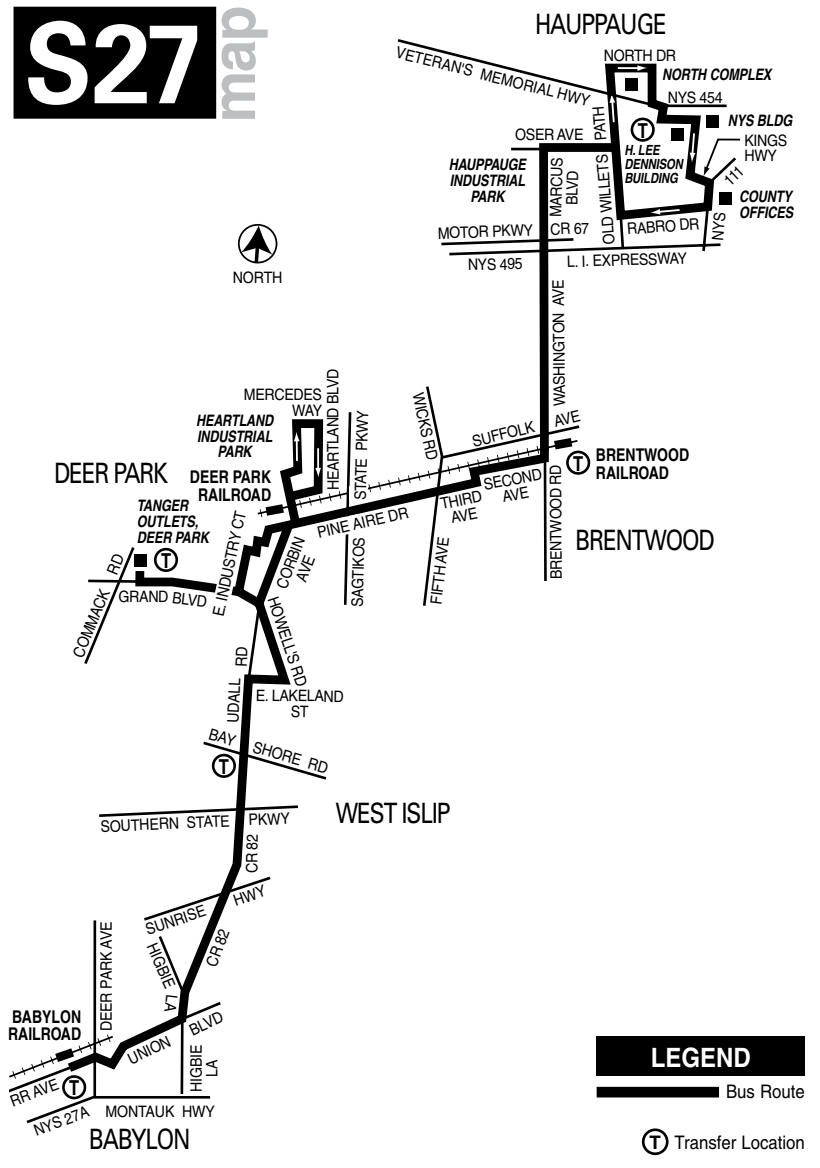

S27 service available Monday thru Saturday only. AM-LIGHTFACE PM-BOLDFACE

Schedules subject to change without notice.

Suffolk County cannot assume responsibility for inconvenience, expense or damage resulting from timetable errors, delayed buses or failure to make connections.

Where to Board For your safety, please wait for the bus at a designated bus stop.

Long Island Rail Road

- Babylon – Babylon Branch
- Brentwood – Ronkonkoma Branch
- Deer Park – Ronkonkoma Branch

Follow us on Twitter
@SCTBusInfo

www.sct-bus.org

S27 Connecting Bus Service

Route No.	Location
S20, S23, S25, S29	Babylon
S40, S42	Babylon
S33, 2A	Tanger Outlets, Deer Park
S33, S54, S62	Hauppauge
S41, S45, 3D	Brentwood
2A, 2B	West Islip
3A, 3B	Brentwood, Hauppauge