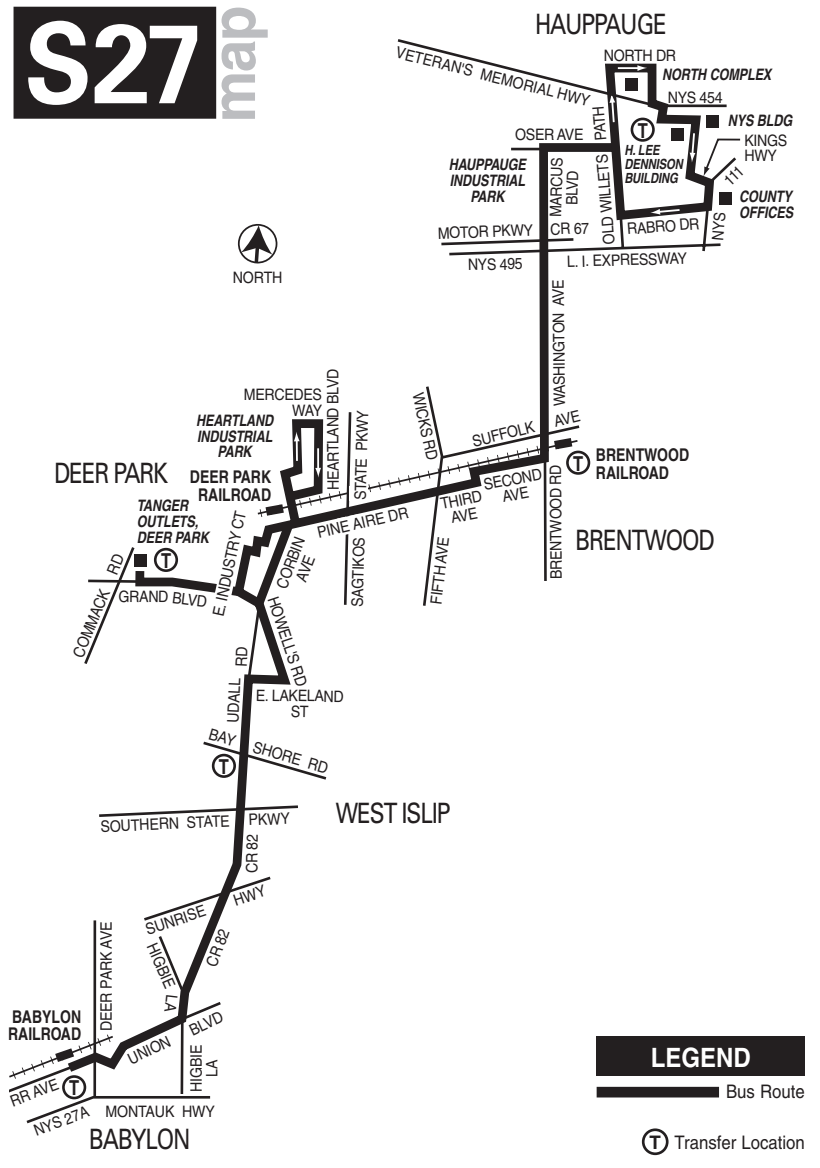

S27 service available Monday thru Saturday only. AM-LIGHTFACE PM-BOLDFACE

Schedules subject to change without notice.

Suffolk County cannot assume responsibility for inconvenience, expense or damage resulting from timetable errors, delayed buses or failure to make connections.

Where to Board For your safety, please wait for the bus at a designated bus stop.

Long Island Rail Road

- Babylon – Babylon Branch
- Brentwood – Ronkonkoma Branch
- Deer Park – Ronkonkoma Branch

Follow us on Twitter
@SCTBusInfo

www.sct-bus.org

S27 Connecting Bus Service

Route No.	Location
S20, S23, S25, S29	Babylon
S40, S42	Babylon
S33, 2A	Tanger Outlets, Deer Park
S33, S54, S62	Hauppauge
S41, S45, 3D	Brentwood
2A, 2B	West Islip
3A, 3B	Brentwood, Hauppauge