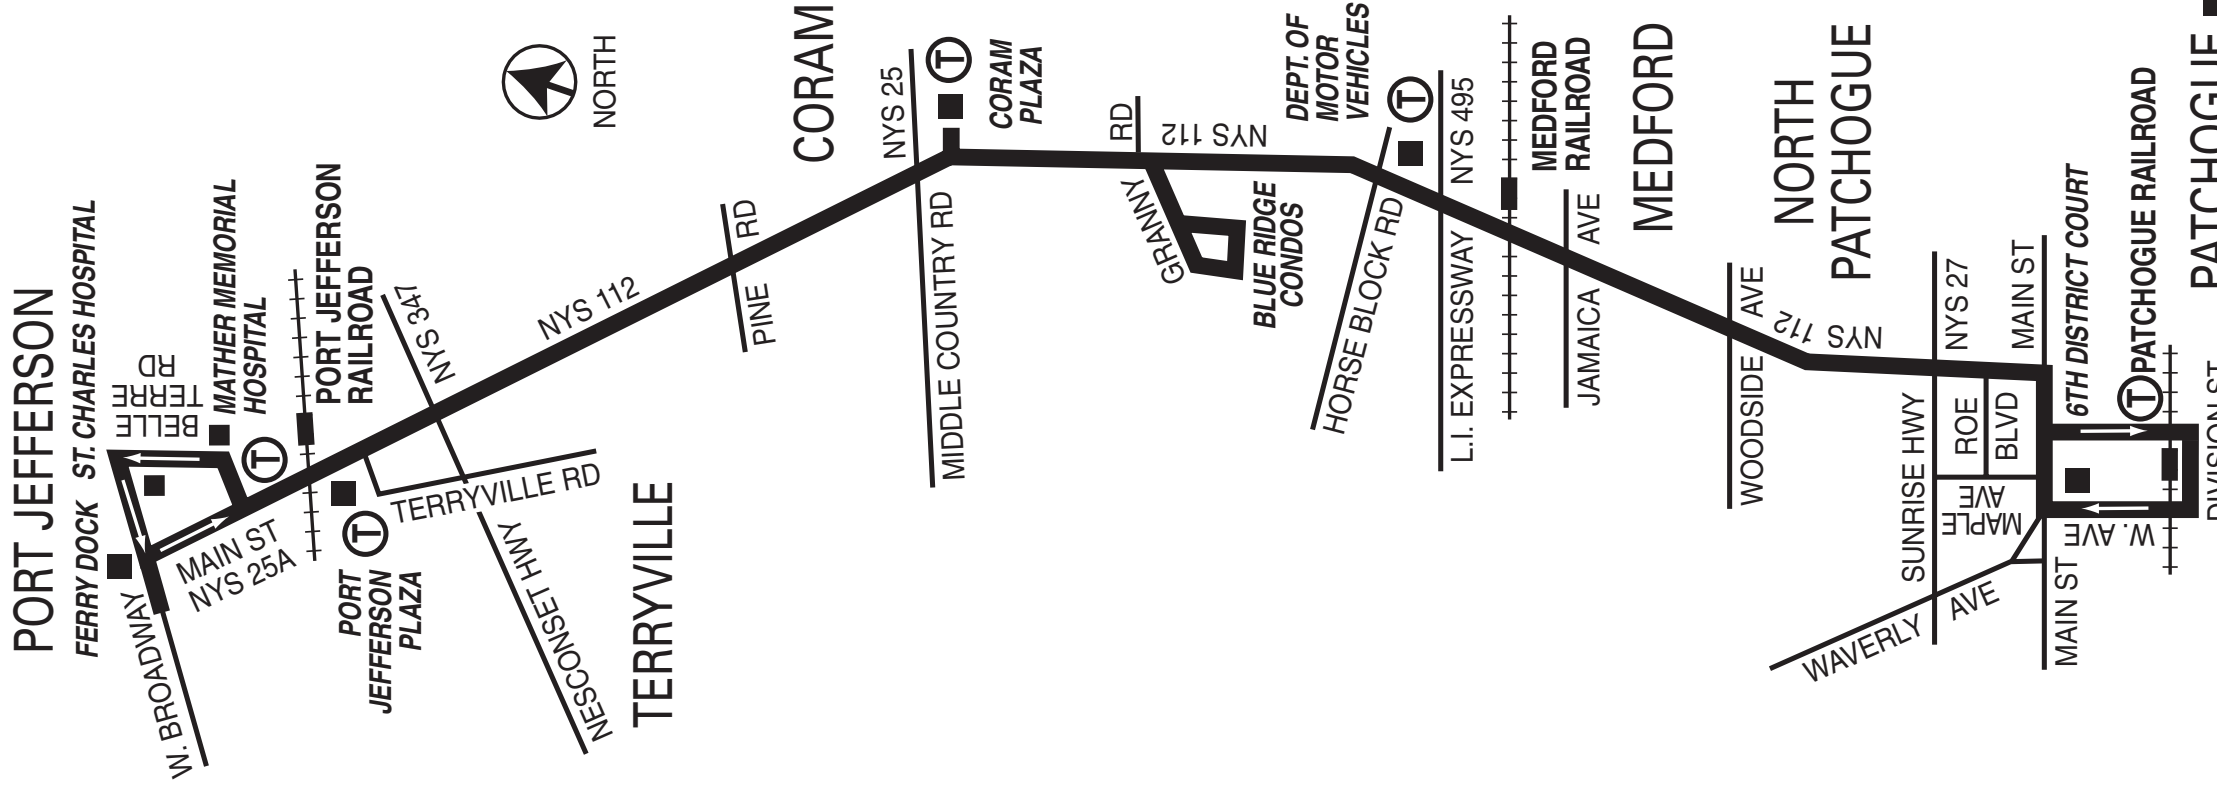

Where to board: For your safety, please wait for the bus at a designated bus stop.

S61 Southbound Weekend Service					Port Jefferson to Patchogue Railroad					
Port Jefferson Ferry Dock	Port Jefferson Railroad	Port Jefferson Sta. NYS 112 Nesconset Hwy.	Coram NYS 112 Pine Rd.	Coram Coram Plaza	Medford Blue Ridge Condominium	Medford NYS 112 Horse Block Rd.	Medford NYS 112 Jamaica Ave.	Medford NYS 112 Woodside Ave.	Patchogue NYS 112 Roe Blvd.	Patchogue Railroad
7:00	7:05	7:09	7:13	7:17	7:24	7:28	7:30	7:33	7:38	7:45
7:35	7:40	7:45	7:50	7:55	8:02	8:07	8:09	8:12	8:17	8:25
8:45	8:50	8:55	9:00	9:05	9:12	9:17	9:19	9:22	9:27	9:35
10:00	10:05	10:10	10:15	10:20	10:27	10:32	10:34	10:37	10:42	10:50
11:00	11:05	11:10	11:15	11:20	11:27	11:32	11:34	11:37	11:42	11:50
12:00	12:05	12:10	12:15	12:20	12:27	12:32	12:34	12:37	12:42	12:50
1:00	1:05	1:10	1:15	1:20	1:27	1:32	1:34	1:37	1:42	1:50
2:00	2:05	2:10	2:15	2:20	2:27	2:32	2:34	2:37	2:42	2:50
3:00	3:05	3:10	3:15	3:20	3:27	3:32	3:34	3:37	3:42	3:50
4:30	4:35	4:40	4:45	4:50	4:57	5:02	5:04	5:07	5:12	5:20
5:00	5:05	5:10	5:15	5:20	5:27	5:32	5:34	5:37	5:42	5:50
6:30	6:35	6:40	6:45	6:50	6:57	7:02	7:04	7:07	7:12	7:20

Where to board: For your safety, please wait for the bus at a designated bus stop.

S61

map

LEGEND

-  Bus Route
-  Transfer Location