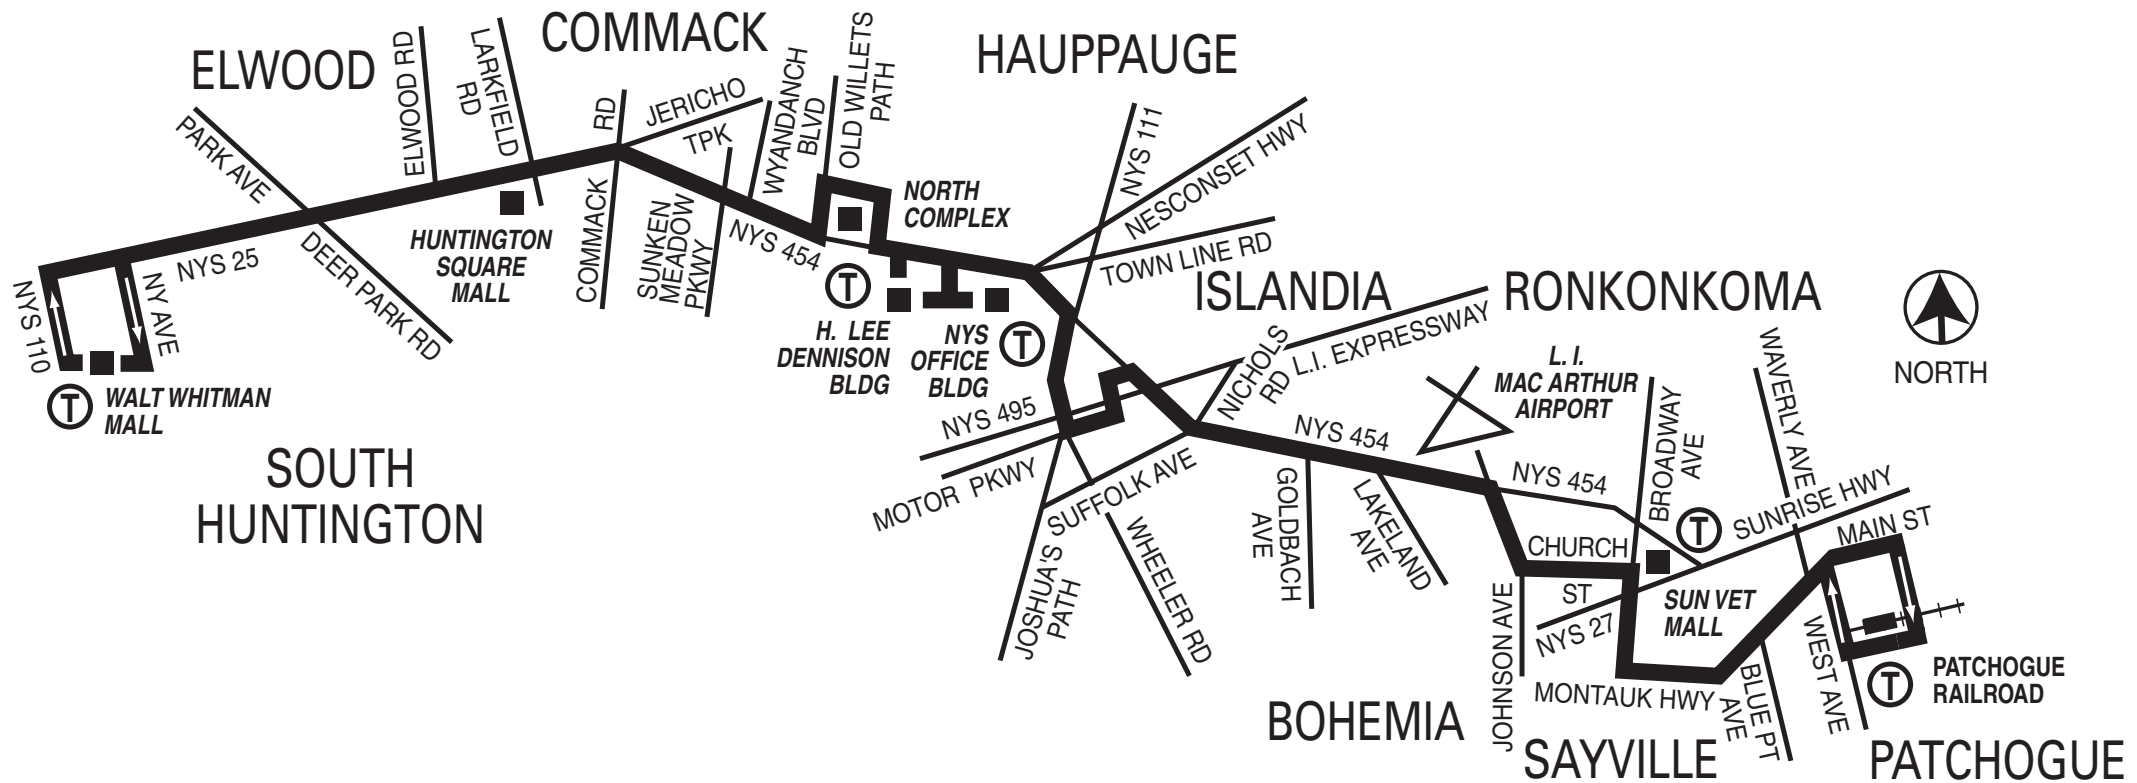

S54 map

LEGEND

- Bus Route
- Transfer Location