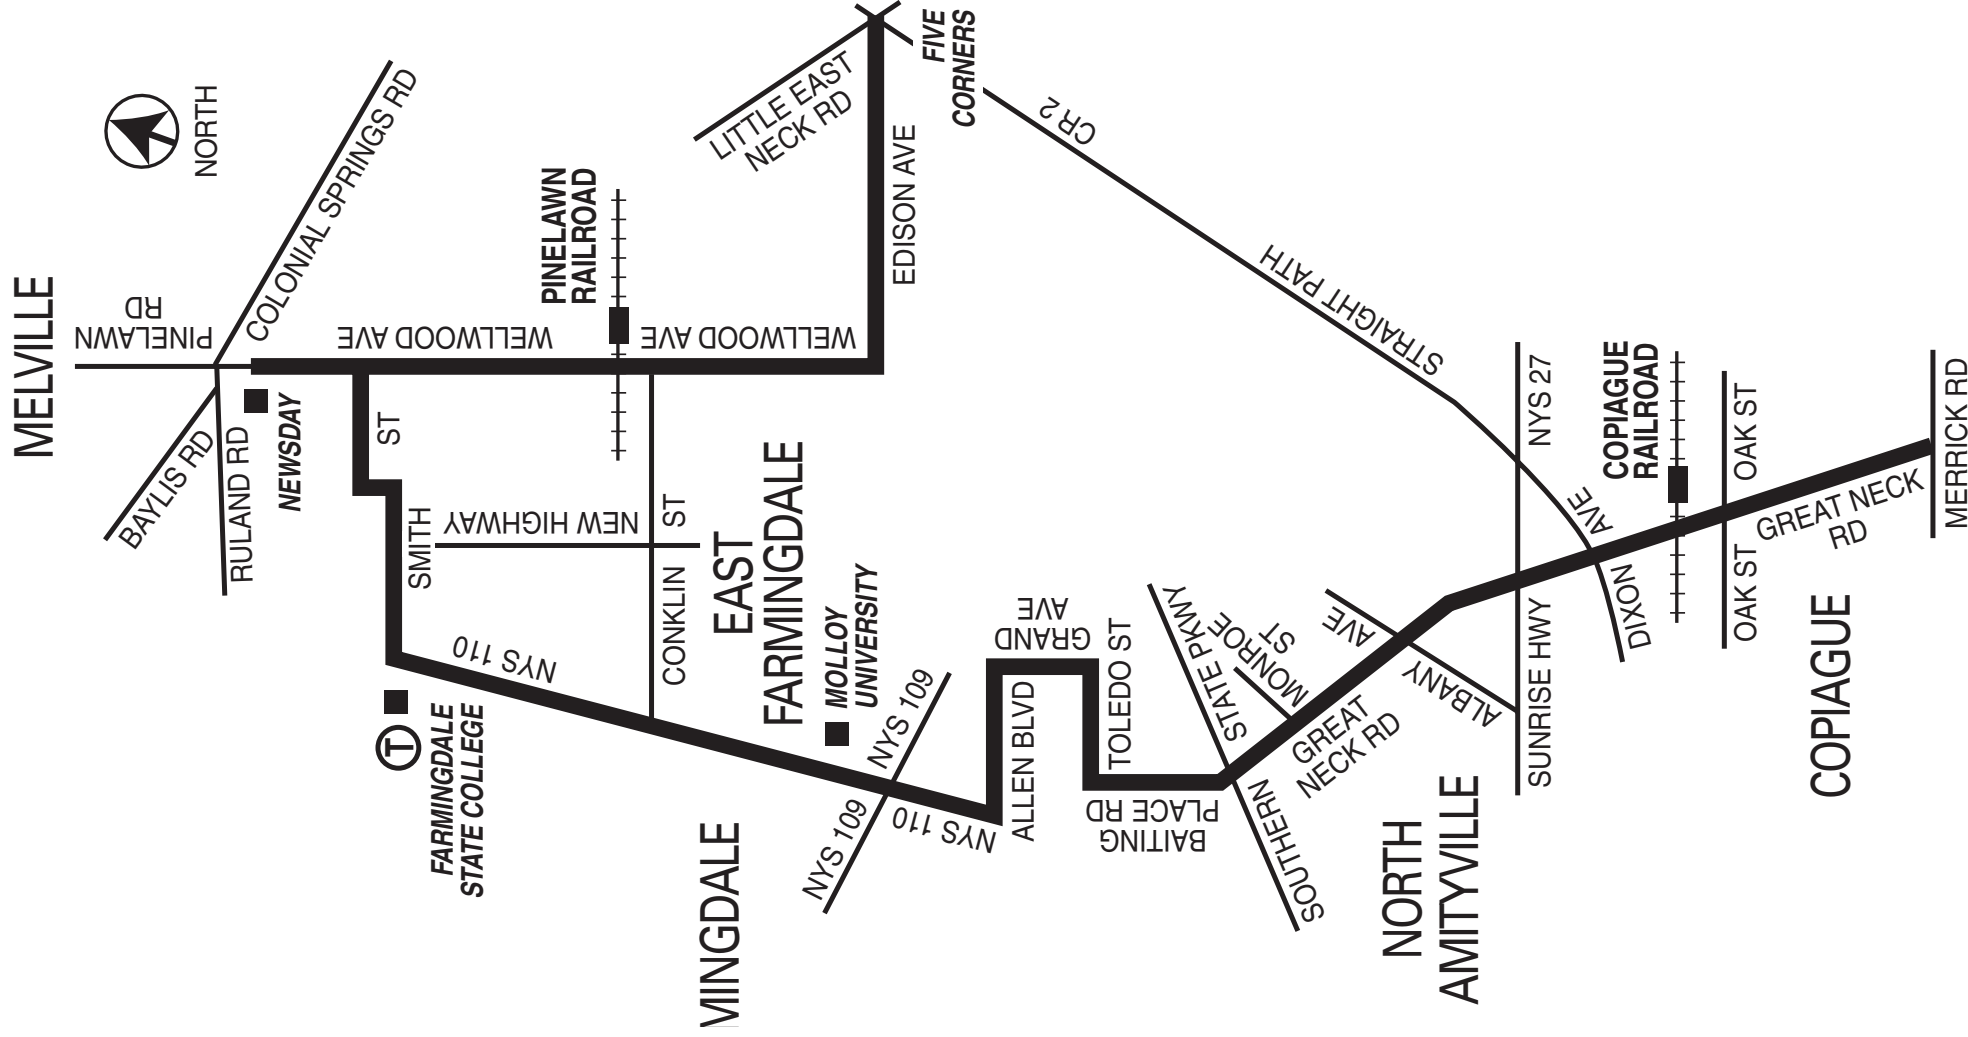

Long Island Rail Road Connections

Copiague – Babylon Branch
Pinelawn – Ronkonkoma Branch

S31 Northbound Service							Copiague to Northwest Babylon			
Copiague	Copiague	East Farmingdale	East Farmingdale	East Farmingdale	East Farmingdale	East Farmingdale	Farmingdale	Melville	Pinelawn	Northwest Babylon
Merrick Rd. Great Neck Rd.	Great Neck Rd. Dixon Ave.	Great Neck Rd. Baiting Place Rd.	Baiting Place Rd. Toledo St.	Toledo St. Grand Ave	NYS 110 Allen Blvd.	NYS 110 Conklin St.	NYS 110 Smith St.	Newsday Pinelawn Rd.	Wellwood Ave. L. I. Ave.	Straight Path Edison Ave.
7:10	7:15	7:20	7:22	7:24	7:26	7:31	7:36	7:41	7:45	7:50
5:00	5:06	5:10	5:12	5:14	5:17	5:20	5:25	5:30	5:35	5:40

S31 Southbound Service							Northwest Babylon to Copiague			
Northwest Babylon	Pinelawn	Melville	Farmingdale	East Farmingdale	East Farmingdale	East Farmingdale	East Farmingdale	East Farmingdale	Copiague	Copiague
Straight Path Edison Ave.	Wellwood Ave. L. I. Ave.	Newsday Pinelawn Rd.	NYS 110 Smith St.	NYS 110 Conklin St.	NYS 110 Allen Blvd.	Toledo St. Grand Ave	Baiting Place Rd. Toledo St.	Great Neck Rd. Baiting Place Rd.	Great Neck Rd. Dixon Ave.	Merrick Rd. Great Neck Rd.
8:00	8:05	8:10	8:15	8:20	8:25	8:31	8:32	8:33	8:45	8:50
4:15	4:20	4:30	4:33	4:37	4:45	4:48	4:49	4:50	4:55	5:00

Where to board: For your safety, please wait for the bus at a designated bus stop.

LEGEND

-  Bus Route
-  Transfer Location