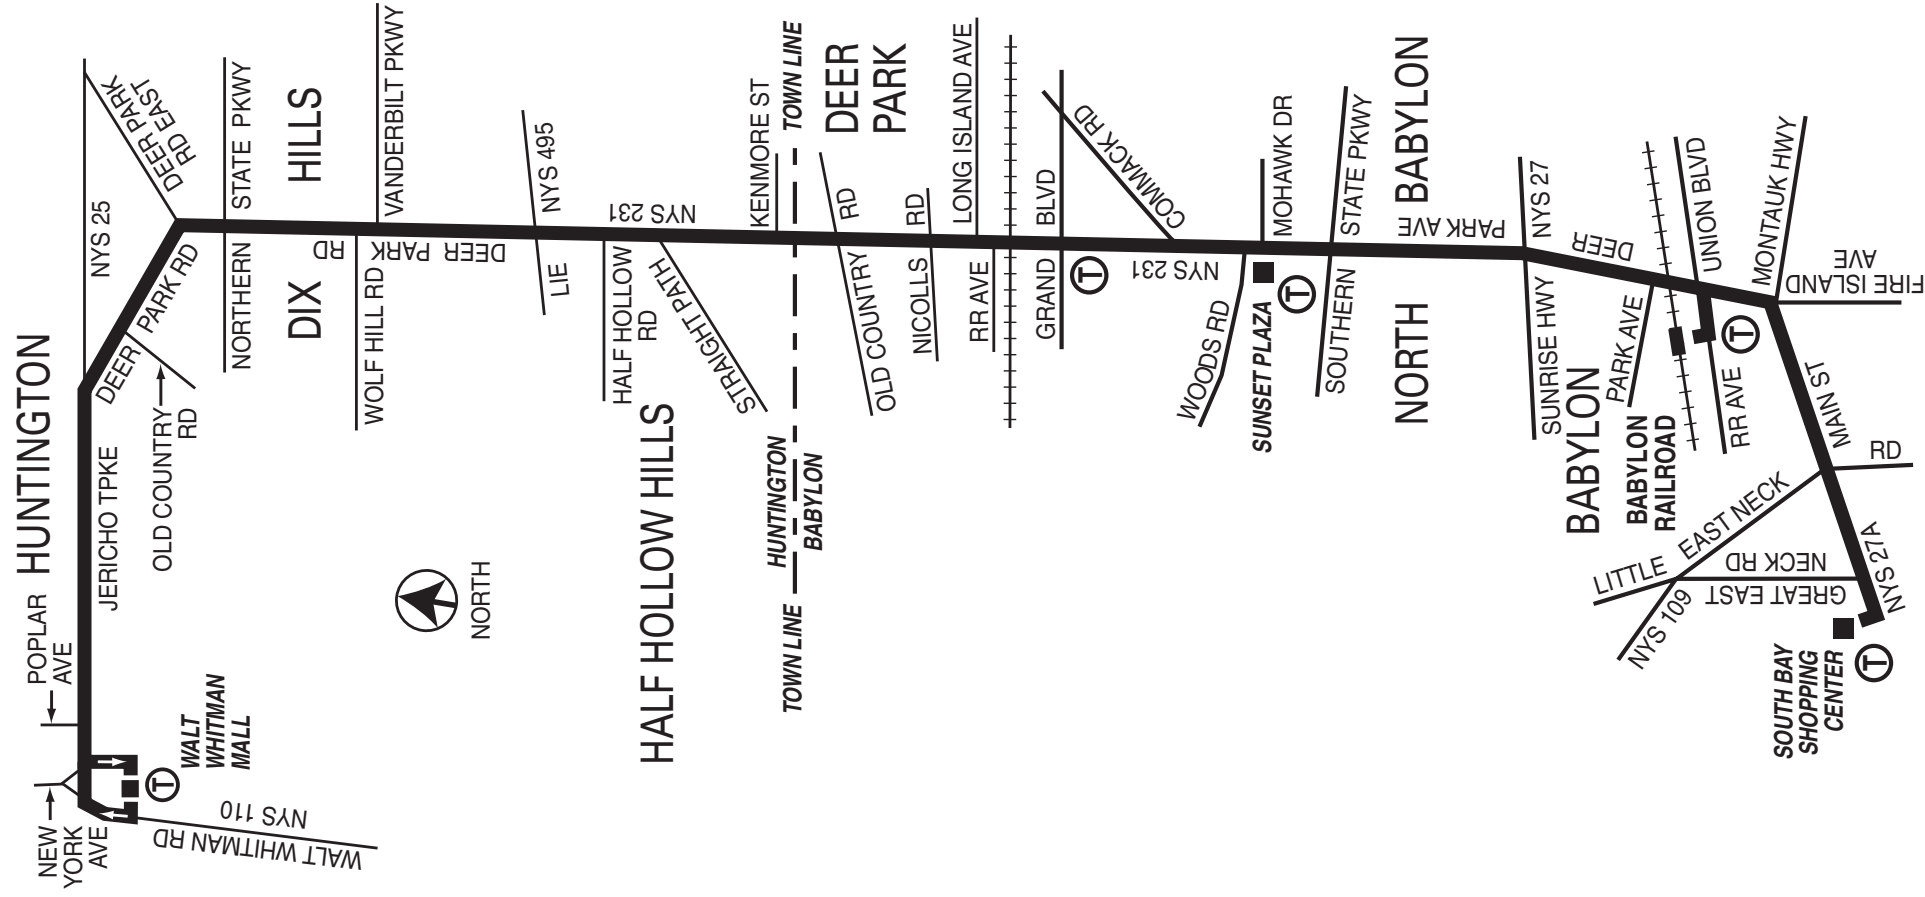

**Where to board:** For your safety, please wait for the bus at a designated bus stop.

<b>S29 Southbound Saturday Service</b>				<b>Walt Whitman Mall to West Babylon</b>			
<b>South Huntington Walt Whitman Mall</b>	<b>Huntington</b>	<b>Dix Hills</b>	<b>Deer Park Town Line</b>	<b>Deer Park</b>	<b>North Babylon Sunset</b>	<b>Babylon Railroad</b>	<b>West Babylon South Bay Shopping Center</b>
	Jericho Tpke. Deer Park Ave.	Deer Park Rd. Vanderbilt Pkwy.	Kenmore St. Deer Park Ave.	Deer Park Ave. Grand Blvd.	Plaza		
—	—	—	7:30	7:35	7:40	7:45	7:55
9:00	9:15	9:20	9:30	9:35	9:40	9:45	9:55
10:00	10:15	10:20	10:30	10:35	10:40	10:45	10:55
11:00	11:15	11:20	11:30	11:35	11:40	11:45	11:55
<b>12:00</b>	<b>12:15</b>	<b>12:20</b>	<b>12:30</b>	<b>12:35</b>	<b>12:40</b>	<b>12:45</b>	<b>12:55</b>
1:00	1:15	1:20	1:30	1:35	1:40	1:45	1:55
2:00	2:15	2:20	2:30	2:35	2:40	2:45	2:55
3:00	3:15	3:20	3:30	3:35	3:40	3:45	3:55
4:00	4:15	4:20	4:30	4:35	4:40	4:45	4:55
5:00	5:15	5:20	5:30	5:35	5:40	5:50	—
6:05	6:25	6:30	6:35	6:40	6:45	6:50	—

# S29 map

**LEGEND**

- Bus Route
- Transfer Location