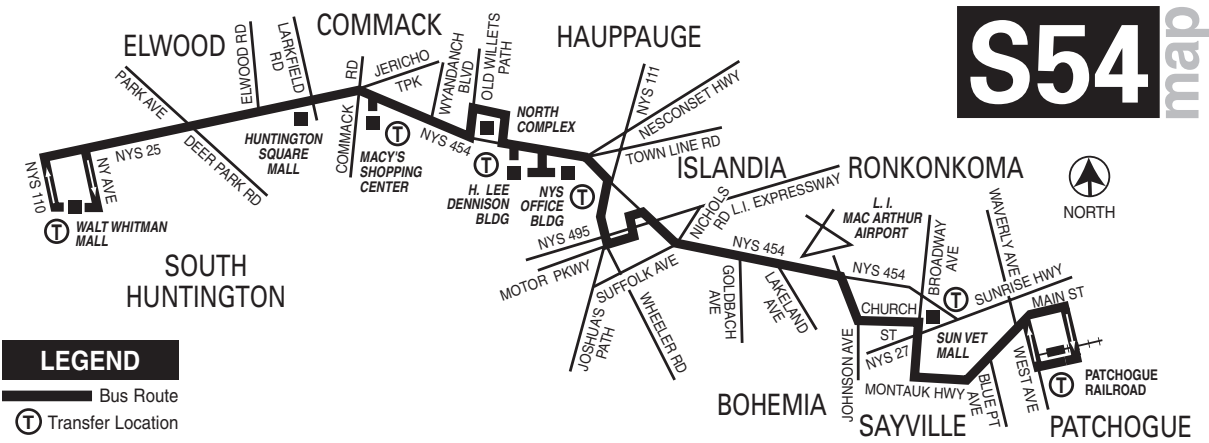

S54 Weekend Westbound Service

Patchogue Railroad	Blue Point Montauk Hwy. Blue Point Ave.	Sayville Montauk Hwy. Broadway Ave.	Bohemia Broadway Ave. Sun Vet Mall	Ronkonkoma Johnson Ave. Veterans Memorial Hwy.	Ronkonkoma Veterans Memorial Hwy. Sycamore Ave.	Islandia Veterans Memorial Hwy. Nichols Rd.	Central Islip Motor Pkwy. Wheeler Rd.	Commack Veterans Memorial Hwy. Wyandanch Blvd.	Commack Macy's Shopping Center	East Northport Jericho Tpke. Larkfield Rd.	Elwood Jericho Tpke. Elwood Rd.	Elwood Jericho Tpke. Deer Park Rd. West	South Huntington Walt Whitman Mall
7:50	7:57	8:01	8:05	8:09	8:13	8:18	8:23	8:32	8:36	8:40	8:44	8:50	9:00
8:40	8:47	8:51	8:55	8:59	9:03	9:08	9:13	9:22	9:26	9:30	9:34	9:40	9:50
9:20	9:27	9:31	9:35	9:39	9:43	9:48	9:53	10:02	10:06	10:10	10:14	10:20	10:30
10:35	10:42	10:46	10:50	10:54	10:58	11:03	11:08	11:17	11:21	11:25	11:29	11:35	11:45
11:20	11:27	11:31	11:35	11:39	11:43	11:48	11:53	12:02	12:06	12:10	12:14	12:20	12:30
12:35	12:42	12:46	12:50	12:54	12:58	1:03	1:08	1:17	1:21	1:25	1:29	1:35	1:45
1:15	1:22	1:26	1:30	1:34	1:38	1:43	1:48	1:57	2:01	2:05	2:09	2:15	2:25
2:40	2:47	2:51	2:55	2:59	3:03	3:08	3:13	3:22	3:26	3:30	3:34	3:40	3:50
3:30	3:37	3:41	3:45	3:49	3:53	3:58	4:03	4:12	4:16	4:20	4:24	4:30	4:40
4:35	4:42	4:46	4:50	4:54	4:58	5:03	5:08	5:17	5:21	5:25	5:29	5:35	5:45
5:25	5:32	5:36	5:40	5:44	5:48	5:53	5:58	6:07	6:11	6:15	6:19	6:25	6:35

Patchogue Railroad to Walt Whitman Mall

LEGEND

- Bus Route
- Transfer Location

Reduced Fare for Seniors, Persons with Disabilities, Medicare Card Holders

Persons with valid, municipally issued cards identifying them as at least 60 years old or having a mental or physical disability may ride for the reduced, one-way fare. A valid Medicare Card is also accepted as ID. Persons must display their ID card to the driver when paying the fare to ride at the reduced rate. For ID information call: Seniors ID 631.853.8200 Disability ID 631.853.8333 Hearing Impaired TTY 631.853.5658

SCAT Paratransit Services call 631.853.8333.

Suffolk County Transit Service: Observed Holidays

No service New Year's Day, Memorial Day, Independence Day, Labor Day, Thanksgiving or Christmas Day. *Saturday Schedule in effect Martin Luther King Jr. Day, Presidents Day and Veterans Day.

Persons with Disabilities

Upon request, drivers will assist wheelchair passengers while boarding and leaving lift/ramp and with use of securement device. Use of wheelchair lifts/ramps also available to passengers using walkers, canes, braces or who are otherwise mobility-impaired. Person traveling with respirator or portable oxygen supply are permitted to ride SCT buses. Service animals to accompany disabled passengers are also permitted.

Effective October 10, 2016

7 DAY SERVICE

SCHEDULE

S54

Patchogue Railroad to Walt Whitman Mall

Serving

- Patchogue Railroad
- Blue Point
- Bayport
- Sayville
- Bohemia
- Islandia
- Hauppauge Government Offices
- Commack
- Elwood
- Walt Whitman Mall