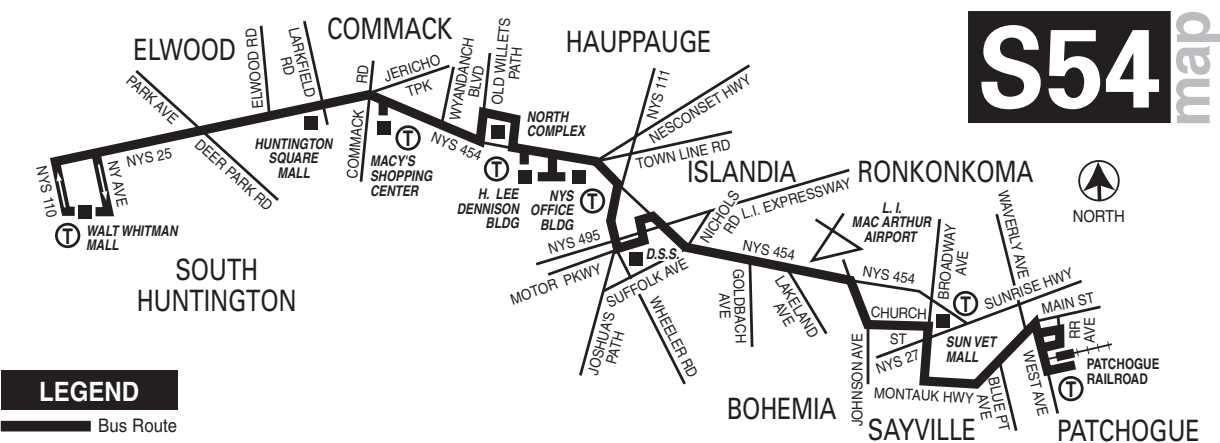

S54 Saturday Eastbound Service					Walt Whitman Mall to Patchogue Railroad								
South Huntington	Elwood	Elwood	East Northport	Commack	Commack	Central Islip	Islandia	Ronkonkoma	Ronkonkoma	Bohemia	Sayville	Blue Point	Patchogue Railroad
Walt Whitman Mall	Jericho Tpke. Deer Park Rd. West	Jericho Tpke. Elwood Rd.	Jericho Tpke. Larkfield Rd.	Macy's Shopping Center	Veterans Memorial Hwy. Wyandanch Blvd.	Motor Pkwy. Wheeler Rd.	Veterans Memorial Hwy. Suffolk Ave.	Veterans Memorial Hwy. Sycamore Ave.	Johnson Ave. Veterans Memorial Hwy.	Broadway Ave. Sun Vet Mall	Montauk Hwy. Broadway Ave.	Montauk Hwy. Blue Point Ave.	
8:00	8:10	8:16	8:20	8:24	8:28	8:37	8:42	8:47	8:51	8:55	8:59	9:03	9:10
9:10	9:20	9:26	9:30	9:34	9:38	9:47	9:52	9:57	10:01	10:05	10:09	10:13	10:20
10:00	10:10	10:16	10:20	10:24	10:28	10:37	10:42	10:47	10:51	10:55	10:59	11:03	11:10
10:40	10:50	10:56	11:00	11:04	11:08	11:17	11:22	11:27	11:31	11:35	11:39	11:43	11:50
12:00	12:10	12:16	12:20	12:24	12:28	12:37	12:42	12:47	12:51	12:55	12:59	1:03	1:10
12:40	12:50	12:56	1:00	1:04	1:08	1:17	1:22	1:27	1:31	1:35	1:39	1:43	1:50
2:00	2:10	2:16	2:20	2:24	2:28	2:37	2:42	2:47	2:51	2:55	2:59	3:03	3:10
3:10	3:20	3:26	3:30	3:34	3:38	3:47	3:52	3:57	4:01	4:05	4:09	4:13	4:20
4:00	4:10	4:16	4:20	4:24	4:28	4:37	4:42	4:47	4:51	4:55	4:59	5:03	5:10
4:55	5:05	5:11	5:15	5:19	5:23	5:32	5:37	5:42	5:46	5:50	5:54	5:58	6:05
6:05	6:15	6:21	6:25	6:29	6:33	6:42	6:47	6:52	6:56	7:00	7:04	7:08	7:15

SCHEDULE

S54

Patchogue Railroad to Walt Whitman Mall

- Serving*
- Patchogue Railroad
 - Blue Point
 - Bayport
 - Sayville
 - Bohemia
 - Islandia
 - Hauppauge Government Offices
 - Commack
 - Elwood
 - Walt Whitman Mall