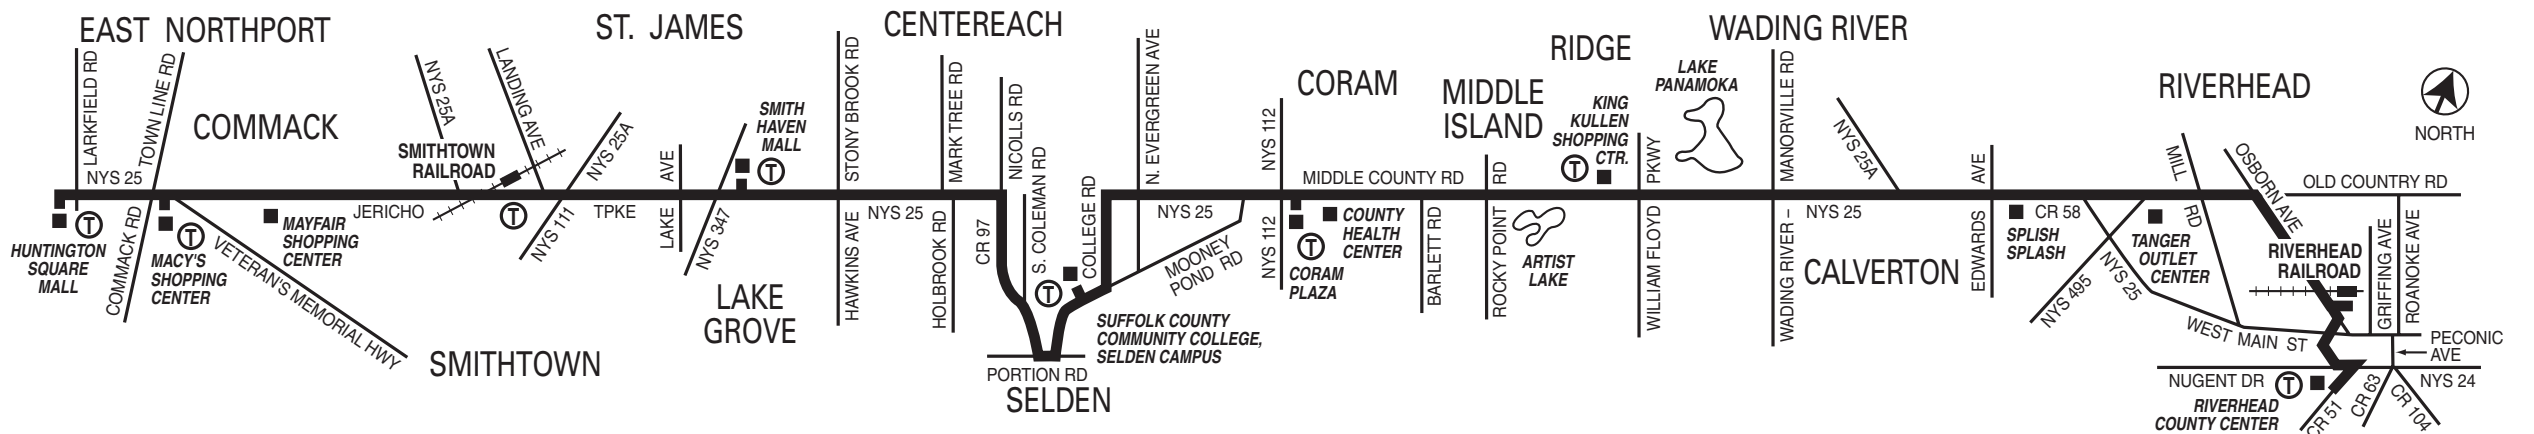

Where to board: For your safety, please wait for the bus at a designated bus stop.

S58 Westbound Service						Riverhead to East Northport				
Riverhead County Center	Riverhead Tanger Outlet Center on CR 58	Middle Island Artist Lake	Coram Coram Plaza	Selden Suffolk Cty. Community College	Centereach Middle Country Rd. Mark Tree Rd.	Lake Grove Smith Haven Mall	St. James Middle Country Rd. Lake Ave.	Smithtown Main St. Landing Ave.	Commack Macy's Shopping Center	East Northport Huntington Square Mall
—	—	*5:40	5:50	6:00	6:10	6:15	6:20	6:25	6:40	6:45
—	—	6:20	6:30	6:43	6:52	7:00	7:05	7:10	7:20	7:25
—	—	7:05	7:15	7:30	7:45	7:50	8:00	8:05	8:20	8:25
7:35	7:42	8:05	8:15	8:30	8:40	8:50	9:00	9:05	9:20	9:25
8:40	8:47	9:10	9:20	9:30	9:45	9:55	10:05	10:10	10:25	10:30
9:40	9:47	10:10	10:20	10:35	10:45	10:55	11:05	11:10	11:25	11:30
10:40	10:47	11:10	11:20	11:35	11:45	11:55	12:05	12:10	12:25	12:30
11:40	11:47	12:10	12:20	12:35	12:45	12:55	1:05	1:10	1:25	1:30
1:40	1:47	2:10	2:20	2:35	2:45	2:55	3:05	3:10	3:25	3:30
2:40	2:47	3:10	3:20	3:35	3:45	3:55	4:05	4:10	4:25	4:30
3:40	3:47	4:10	4:20	4:35	4:45	4:55	5:05	5:10	5:25	5:30
4:45	4:52	5:15	5:25	5:40	5:50	6:00	6:10	6:15	6:30	6:35
5:45	5:52	6:15	6:25	6:40	6:50	7:00	7:10	7:15	7:25	7:30

Where to board: For your safety, please wait for the bus at a designated bus stop.

S58 map

NOTE: Use the Riverhead Railroad Bus Stop for Griffing Avenue Court.

LEGEND

-  Bus Route
-  Transfer Location