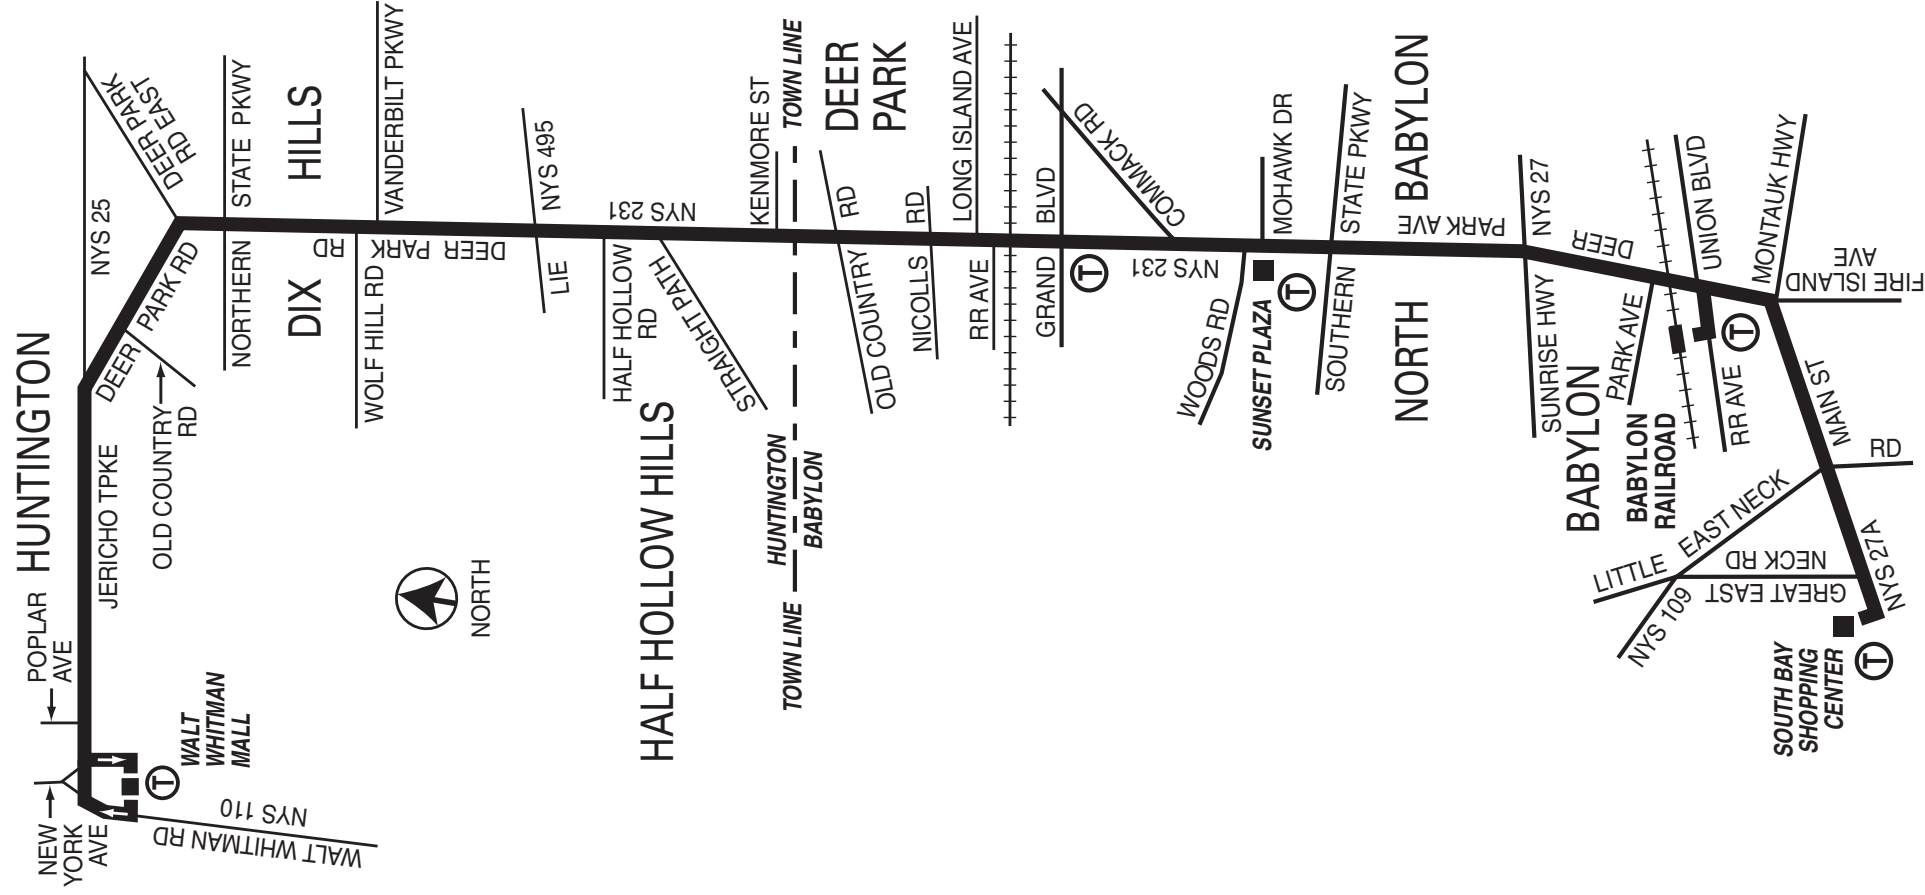

Where to board: For your safety, please wait for the bus at a designated bus stop.

S29 Northbound Saturday Service					West Babylon to Walt Whitman Mall		
West Babylon South Bay Shopping Center	Babylon Railroad	North Babylon	Deer Park	Deer Park Town Line	Dix Hills	Huntington	South Huntington Walt Whitman Mall
		Sunset Plaza	Deer Park Ave. Grand Blvd.	Kenmore St. Deer Park Ave.	Deer Park Rd. Vanderbilt Pkwy.	Jericho Tpke. Deer Park Ave.	
—	7:10	7:20	7:25	7:30	—	—	—
8:00	8:10	8:20	8:25	8:30	8:35	8:45	8:55
9:00	9:10	9:20	9:25	9:30	9:35	9:45	9:55
10:00	10:10	10:20	10:25	10:30	10:35	10:45	10:55
11:00	11:10	11:20	11:25	11:30	11:35	11:45	11:55
12:00	12:10	12:20	12:25	12:30	12:35	12:45	12:55
1:00	1:10	1:20	1:25	1:30	1:35	1:45	1:55
2:00	2:10	2:20	2:25	2:30	2:35	2:45	2:55
3:00	3:10	3:20	3:25	3:30	3:35	3:45	3:55
4:00	4:10	4:20	4:25	4:30	4:35	4:45	4:55
5:10	5:20	5:30	5:35	5:40	5:45	5:55	6:05
—	6:15	6:25	6:30	6:35	—	—	—

Where to board: For your safety, please wait for the bus at a designated bus stop.

S29 Southbound Saturday Service				Walt Whitman Mall to West Babylon			
South Huntington Walt Whitman Mall	Huntington	Dix Hills	Deer Park Town Line	Deer Park	North Babylon Sunset	Babylon Railroad	West Babylon South Bay Shopping Center
	Jericho Tpke. Deer Park Ave.	Deer Park Rd. Vanderbilt Pkwy.	Kenmore St. Deer Park Ave.	Deer Park Ave. Grand Blvd.	Plaza		
—	—	—	7:30	7:35	7:40	7:45	7:55
9:00	9:15	9:20	9:30	9:35	9:40	9:45	9:55
10:00	10:15	10:20	10:30	10:35	10:40	10:45	10:55
11:00	11:15	11:20	11:30	11:35	11:40	11:45	11:55
12:00	12:15	12:20	12:30	12:35	12:40	12:45	12:55
1:00	1:15	1:20	1:30	1:35	1:40	1:45	1:55
2:00	2:15	2:20	2:30	2:35	2:40	2:45	2:55
3:00	3:15	3:20	3:30	3:35	3:40	3:45	3:55
4:00	4:15	4:20	4:30	4:35	4:40	4:45	4:55
5:00	5:15	5:20	5:30	5:35	5:40	5:50	—
6:05	6:25	6:30	6:35	6:40	6:45	6:50	—

Where to board: For your safety, please wait for the bus at a designated bus stop.

S29 map

LEGEND

- Bus Route
- Transfer Location